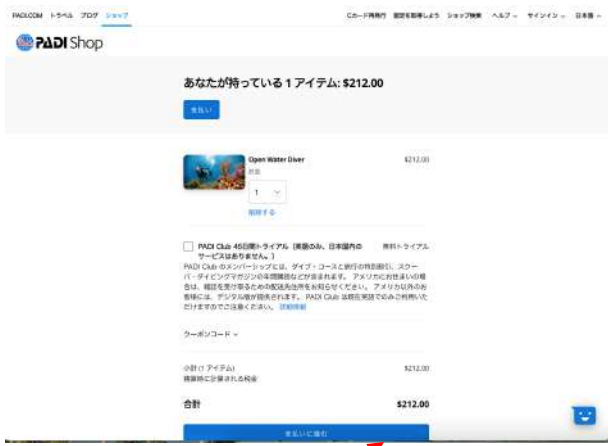

支払に進むを押して
以下 JAPAN PADI の補足説明にそってお進みください。
注: 請求先などはローマ字入力となります。