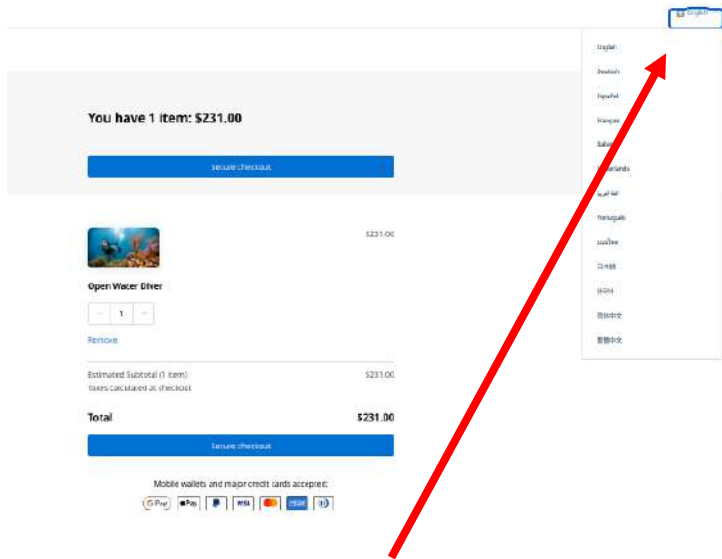

クリック

この画面の時に右上の English を押して日本語を選んでください。

以下の画面が出て日本語にならない時は、右上のカーツを押せば